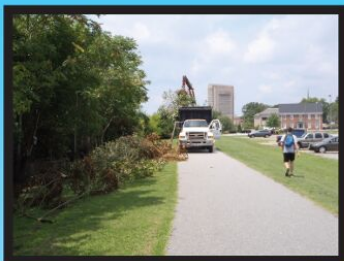

CHINABERRY

**TREE OF HEAVEN
DOMINATES
RAIL TRAIL**

**CUT BY
VOLUNTEERS**

**OVER 500 BAD
GUYS CUT**

**PICKED UP
BY OUR CITY**

**STUMPS PAINTED
WITH HERBICIDE**

**ENGLISH IVY LOVES
TRASH TREES**

**EDUCATE. ENGAGE.
ENHANCE.
864-582-0990**