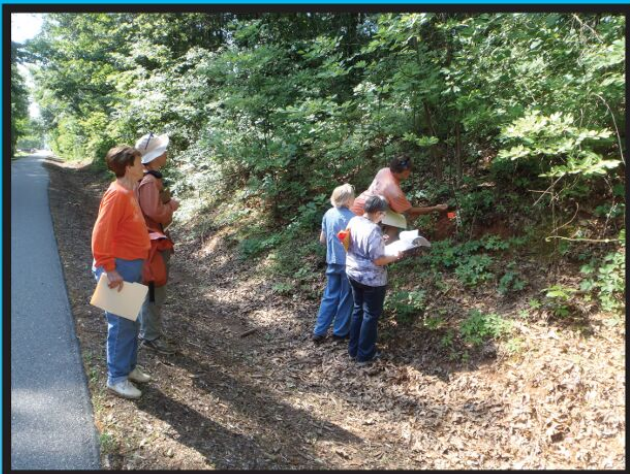

RAIL TRAIL INVASIVES SURVEY

DR. GILL NEWBERRY DESIGNED
A SAMPLING SURVEY OF
NATIVES VS. NON-NATIVES

**SURVEY TEAM RECORDING
OBSERVATIONS**

WHAT IS THIS PLANT?

RESULTS

	NON NATIVE	NATIVE
SHRUBS:	69%	31%
VINES:	39%	61%
SMALL TREES:	26%	74%
MATURE TREES:	15%	85%